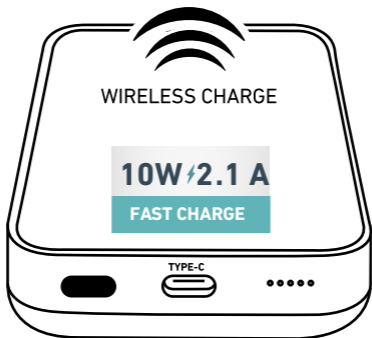

sbs

TEBB5000MAG1CW

Mag Power Bank 5000
Wireless Charge 5W

LED

Type-C Input/Output:
5V D.C. - 2.1 A

ON / OFF
button

SBS spa - Via Circonvallazione s/n
28010 Miasino (No) - Italy

sbsmobile.com